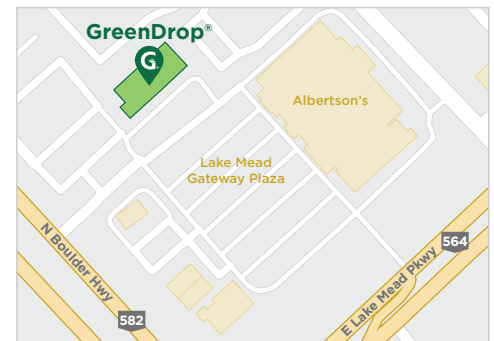

GreenDrop® is a for-profit company.

**210 N Boulder Hwy, Unit 160  
Henderson, NV 89015**

In the Lake Mead Gateway Plaza  
by Albertsons.